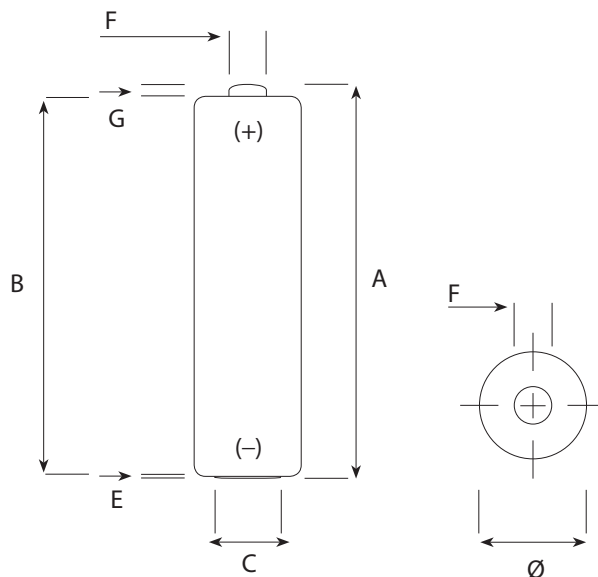

## Alkaline

Pro Power

Panasonic Typical Dimensions

LR6

IEC Dimensions (mm)		
Dimension	Maximum	Minimum
A	50,5	
B		49,2
C		7,0
E	0,5	
F	5,5	
G		1,0
Ø	14,5	13,5

## Specifications

<b>Name</b>	LR6 / M / AA / AM3 / MIGNON / MN1500 / 15A / 15AC
<b>Made in</b>	Belgium
<b>Type</b>	Alkaline Foil
<b>Nominal Voltage</b>	1,5 Volt
<b>Electrolyte</b>	Potassium Hydroxide
<b>Average weight</b>	23,3 g
<b>Storage temperature range</b>	+10°C ~ + 25°C
<b>Operating temperature range</b>	-20°C ~ + 45°C
<b>Average Impedance</b>	+/- 105 m-Ohm @ 1kHz fresh
<b>Heavy metals</b>	No added mercury (Hg), Cadmium (Cd) or Lead (Pb)
<b>Compliant to</b>	IEC 60086 non dangerous goods regulation Nordic ecolabeling (white Swan) EU directive 2006/66/EC
<b>Recommended cut off voltage</b>	0,8V per cell