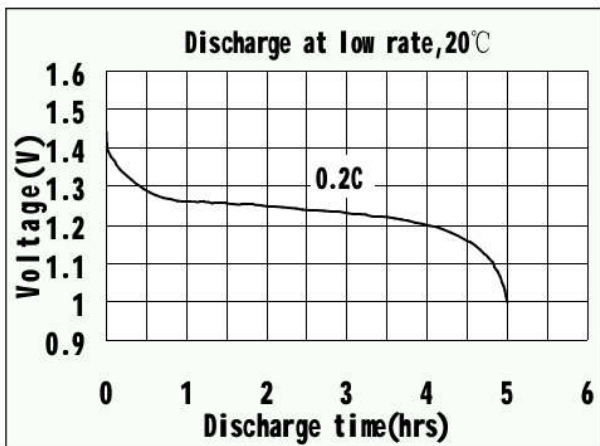

CELLCON

CNH-70AAA

700mAh Size AAA

Specification

Nominal Capacity		700 mAh	
Nominal Voltage		1.2 V	
Charge current	Standard	70 mA	
	Fast	350 mA	
Charge time	Standard	16 Hrs	
	Fast	2.1 Hrs	
Ambient Temperature	Charge	Standard	0°C~45°C
		Fast	10°C~45°C
	Discharge	-20°C~60°C	
	Storage	-20°C~55°C	
Internal Impedance(mΩ) (After Charge)		≤ 40	
Weight		12.3 g	