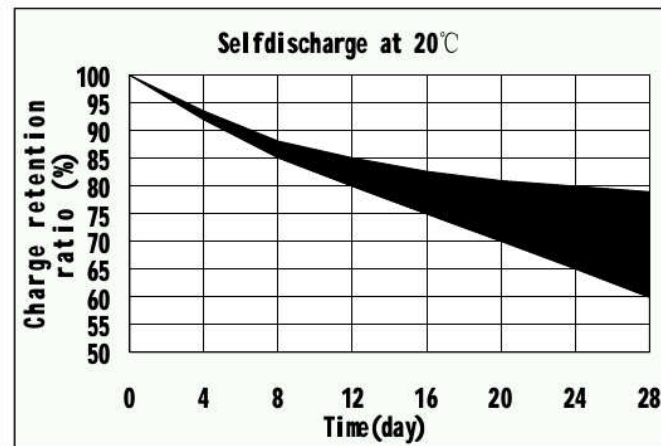

CELLCON

CNH-70AAA

700mAh Size AAA

Specification

Nominal Capacity		700 mAh	
Nominal Voltage		1.2 V	
Charge current	Standard	70 mA	
	Fast	350 mA	
Charge time	Standard	16 Hrs	
	Fast	2.1 Hrs	
Ambient Temperature	Charge	Standard	0°C~45°C
		Fast	10°C~45°C
	Discharge	-20°C~60°C	
	Storage	-20°C~55°C	
Internal Impedance(mΩ) (After Charge)		≤ 40	
Weight		12.3 g	