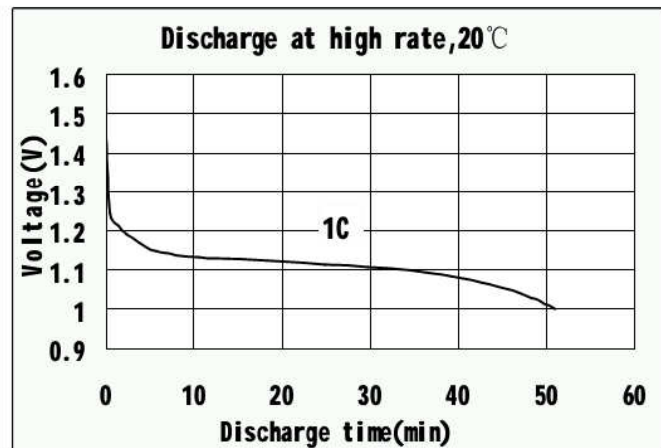

CELLCON

CNH-70AAA

700mAh Size AAA

Specification

Nominal Capacity		700 mAh	
Nominal Voltage		1.2 V	
Charge current	Standard	70 mA	
	Fast	350 mA	
Charge time	Standard	16 Hrs	
	Fast	2.1 Hrs	
Ambient Temperature	Charge	Standard	0°C~45°C
		Fast	10°C~45°C
	Discharge	-20°C~60°C	
	Storage	-20°C~55°C	
Internal Impedance(mΩ) (After Charge)		≤ 40	
Weight		12.3 g	