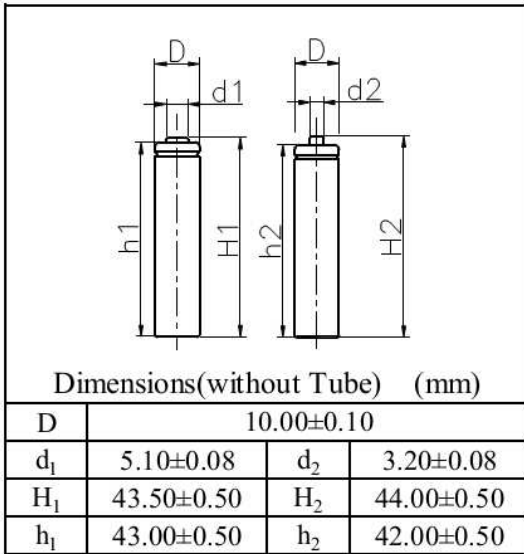

CELLCON

CNH-70AAA

700mAh Size AAA

Specification

Nominal Capacity		700 mAh	
Nominal Voltage		1.2 V	
Charge current	Standard	70 mA	
	Fast	350 mA	
Charge time	Standard	16 Hrs	
	Fast	2.1 Hrs	
Ambient Temperature	Charge	Standard	0°C~45°C
		Fast	10°C~45°C
	Discharge	-20°C~60°C	
	Storage	-20°C~55°C	
Internal Impedance(mΩ) (After Charge)		≤ 40	
Weight		12.3 g	