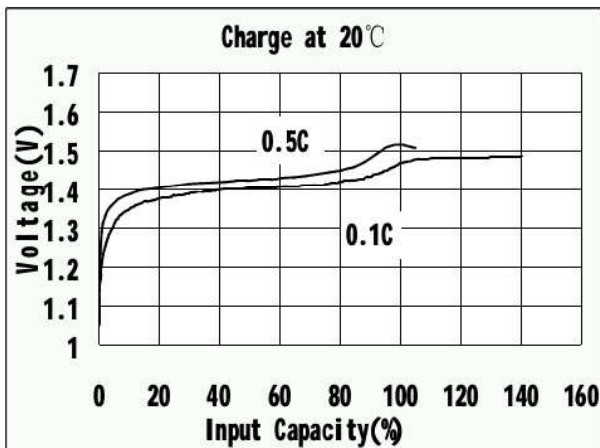

CELLCON

CNH-70AAA

700mAh Size AAA

Specification

Nominal Capacity		700 mAh	
Nominal Voltage		1.2 V	
Charge current	Standard	70 mA	
	Fast	350 mA	
Charge time	Standard	16 Hrs	
	Fast	2.1 Hrs	
Ambient Temperature	Charge	Standard	0°C~45°C
		Fast	10°C~45°C
	Discharge	-20°C~60°C	
	Storage	-20°C~55°C	
Internal Impedance(mΩ) (After Charge)		≤ 40	
Weight		12.3 g	